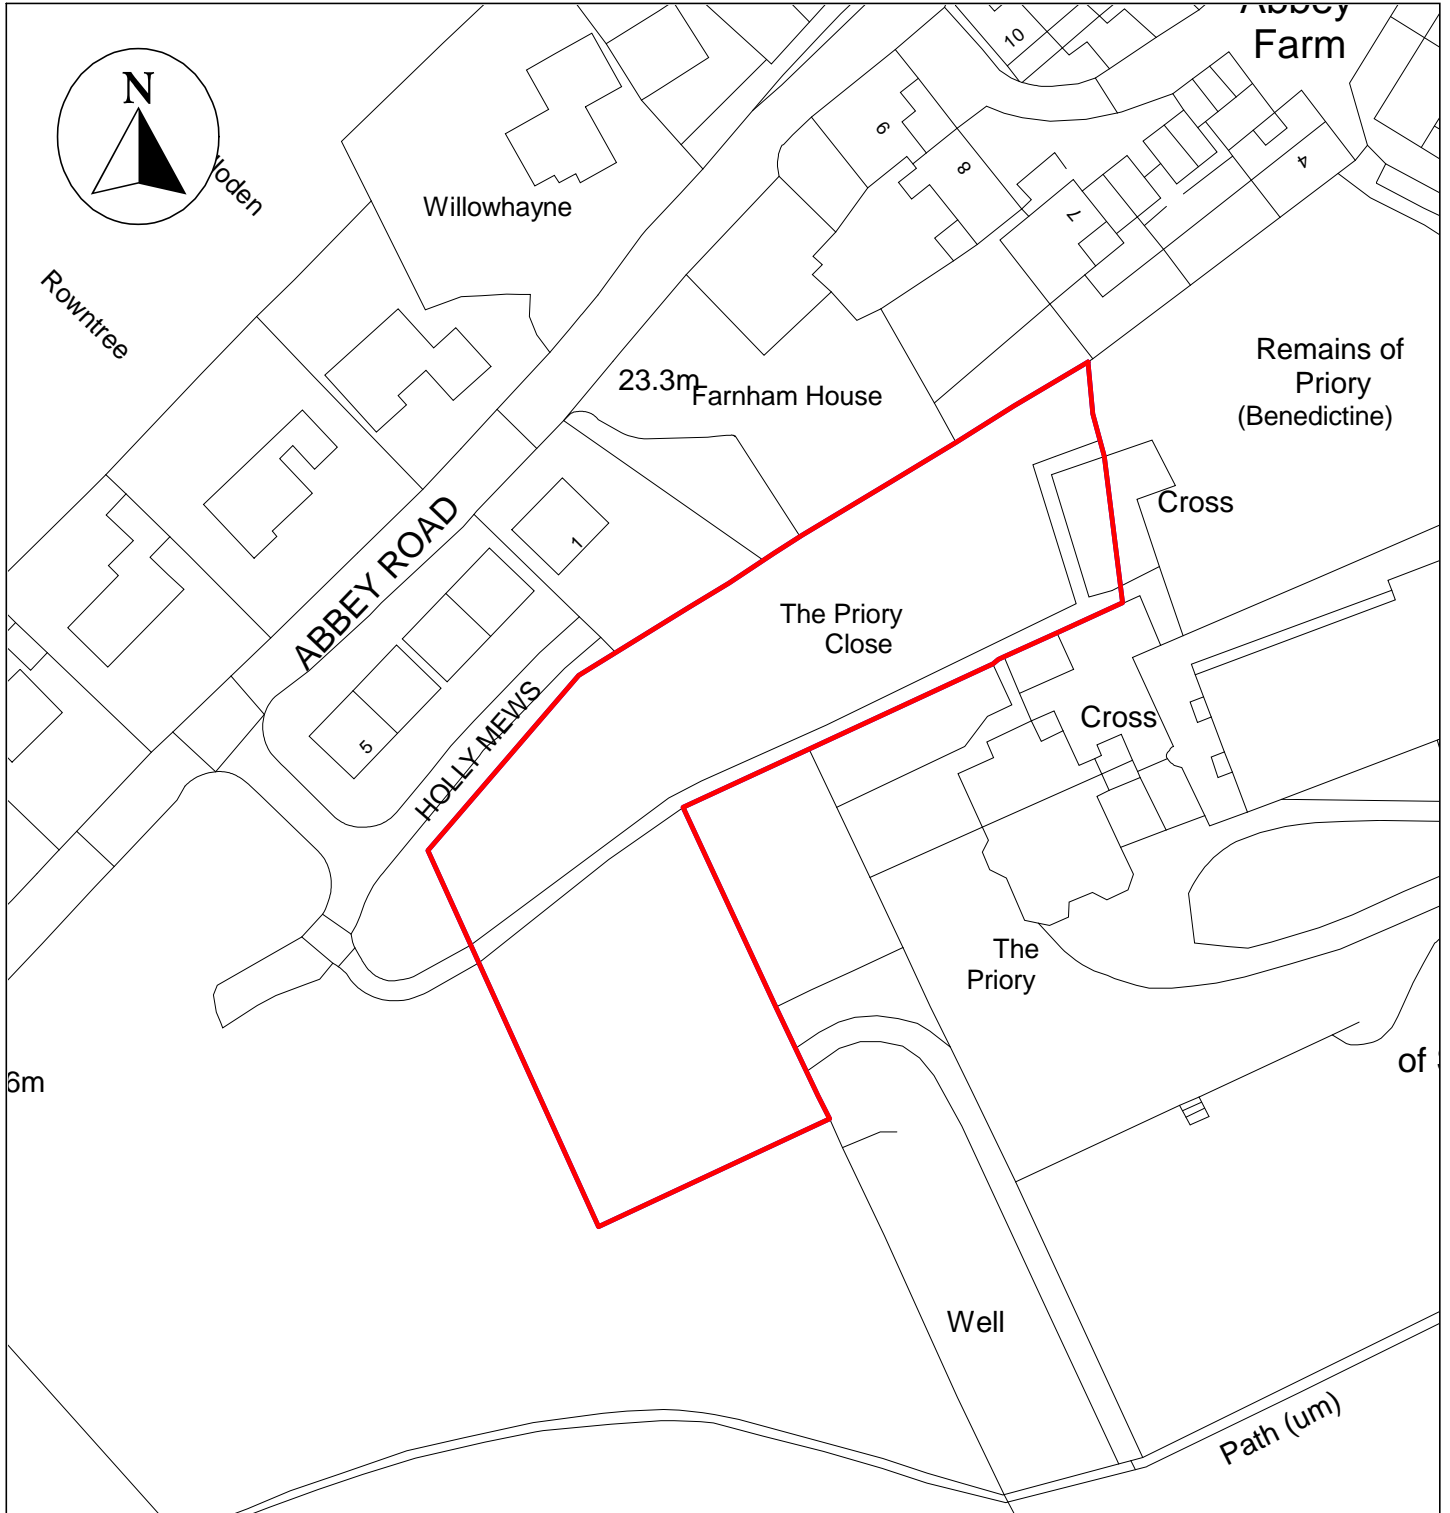

Public Space Protection Order Cumberland Council 2024

ANTI-SOCIAL BEHAVIOUR CRIME AND
POLICING ACT 2014

Land at The Priory Church of St Mary's & St Bega, St Bees, CA27 0DR

Neighbourhoods
Education and Enforcement
Allerdale House
Workington
CA14 3YJ

Scale: 1 : 1,000
Date: February 2024

©crown copyright database rights 2024
ordnance survey AC0000861732